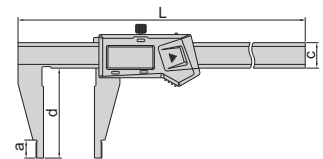

Code	Range	Accuracy	a	c	d	e	L	Wireless
1170-200	0-200mm/0-8"	±0.03mm	12mm	17mm	60mm	10mm	320mm	no
1170-200WL	0-200mm/0-8"	±0.03mm	12mm	17mm	60mm	10mm	320mm	built-in wireless
1170-306	0-300mm/0-12"	±0.04mm	12mm	17mm	60mm	10mm	420mm	no
1170-306WL	0-300mm/0-12"	±0.04mm	12mm	17mm	60mm	10mm	420mm	built-in wireless
1170-300	0-300mm/0-12"	±0.06mm	12mm	17mm	90mm	10mm	420mm	no
1170-300WL	0-300mm/0-12"	±0.06mm	12mm	17mm	90mm	10mm	420mm	built-in wireless