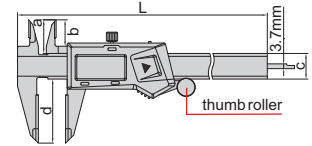

DIGITAL CALIPERS WITH CARBIDE TIPPED JAWS (NON-WATERPROOF)

DATA OUTPUT

- Carbide tipped jaws for inside and outside measurements
- Resolution: 0.01mm/0.0005"
- Buttons: on/off, zero, mm/inch
- Automatic power off, move the digital unit to turn on power
- Battery CR2032
- Data output
- Meet DIN862
- Made of stainless steel
- Optional accessory: data output cable (code 7315-, 7302-, 7305-, for calipers without built-in wireless)

1110-150AW

Code	Range	Accuracy	Thumb roller	L	a	b	c	d	Wireless
1110-150AW*	0-150mm/0-6"	±0.03mm	without	236mm	21mm	16mm	16mm	40mm	no
1110-150AWWL*	0-150mm/0-6"	±0.03mm	without	236mm	21mm	16mm	16mm	40mm	built-in wireless
1110-200AW*	0-200mm/0-8"	±0.03mm	without	286mm	24mm	19mm	16mm	50mm	no
1110-200AWWL*	0-200mm/0-8"	±0.03mm	without	286mm	24mm	19mm	16mm	50mm	built-in wireless
1110-300AW*	0-300mm/0-12"	±0.03mm	without	400mm	25mm	20.5mm	16mm	60mm	no
1110-300AWWL*	0-300mm/0-12"	±0.03mm	without	400mm	25mm	20.5mm	16mm	60mm	built-in wireless
1110-150A*	0-150mm/0-6"	±0.03mm	with	236mm	21mm	16mm	16mm	40mm	no
1110-150AWL*	0-150mm/0-6"	±0.03mm	with	236mm	21mm	16mm	16mm	40mm	built-in wireless
1110-200A*	0-200mm/0-8"	±0.03mm	with	286mm	24mm	19mm	16mm	50mm	no
1110-200AWL*	0-200mm/0-8"	±0.03mm	with	286mm	24mm	19mm	16mm	50mm	built-in wireless
1110-300A*	0-300mm/0-12"	±0.03mm	with	400mm	25mm	20.5mm	16mm	60mm	no
1110-300AWL*	0-300mm/0-12"	±0.03mm	with	400mm	25mm	20.5mm	16mm	60mm	built-in wireless

*Supplied with manufacturer inspection certificate traceable to DKD Germany

DIGITAL CALIPERS (NON-WATERPROOF)

DATA OUTPUT

- Resolution: 0.01mm/0.0005"
- Buttons: on/off, zero, mm/inch
- Automatic power off, move the digital unit to turn on power
- Battery CR2032
- Data output
- Made of stainless steel
- Optional accessory: data output cable (code 7315-, 7302-, 7305-, for calipers without built-in wireless)