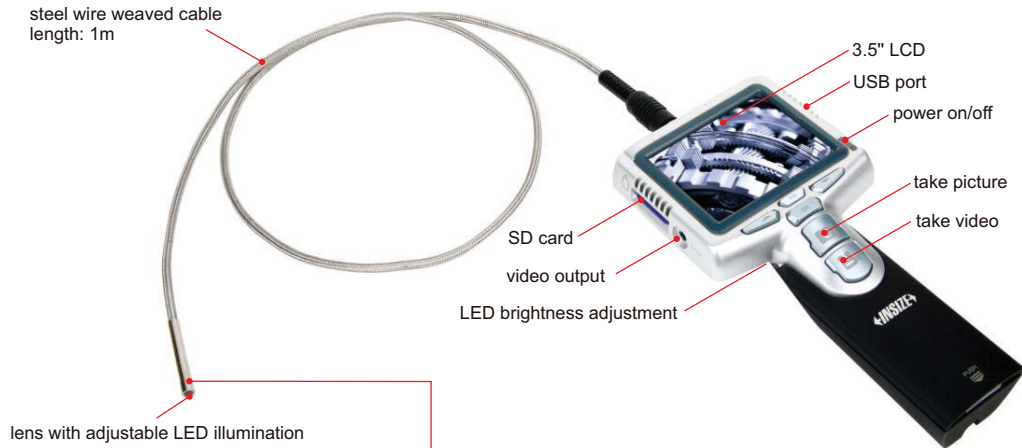

STEEL WIRE WEAVED CABLE
RESISTANCE TO BREAK AND WEAR

ATTENTION: THE CABLE CAN BE BENT
BUT CAN'T BE SET AT A FIXED SHAPE

IP65
WATERPROOF

VIDEOSCOPE CODE ISV-E10

OPTIONAL CABLE
LENGTH 3M, 5M AND 10M

focus distance: 15~100mm

angle of view: 54°

front view

35° mirror (optional)

45° mirror (included)

60° mirror (optional)

side view (with mirror)

SPECIFICATION

Lens	diameter	5.5mm
	pixel	0.3M
	resolution	640×480
	frame rate	30fps
Cable	length	1m
	type	steel wire weaved cable
Main unit	function	take picture, take video
	file format	picture: JPG, video: AVI
	image process	brightness, contrast, color saturation
	memory	2G SD card
	output	TV, USB
	power supply	rechargeable battery (for 3 hours working)
Weight		450g

STANDARD DELIVERY

Main unit	1pc
Cable with lens	1pc
2G SD card	1pc
45° mirror	1pc
AC/DC adapter	1pc
Video output cable	1pc
USB cable	1pc
Lens cleaning kit	1pc

OPTIONAL ACCESSORY

35° mirror	ISV-E55-M35
60° mirror	ISV-E55-M60