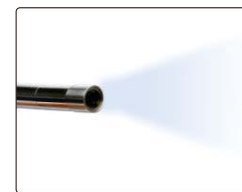

STEEL WIRE WEAVED CABLE
RESISTANCE TO BREAK AND WEAR

ATTENTION: THE CABLE CAN BE BENT
BUT CAN'T BE SET AT A FIXED SHAPE

IP65
WATERPROOF

VIDEOSCOPE CODE ISV-E10

OPTIONAL CABLE
LENGTH 3M, 5M AND 10M

focus distance: 15~100mm

angle of view: 54°

front view

35° mirror (optional)

45° mirror (included)

60° mirror (optional)

side view (with mirror)

SPECIFICATION

Lens	diameter	5.5mm
	pixel	0.3M
	resolution	640×480
	frame rate	30fps
Cable	length	1m
	type	steel wire weaved cable
Main unit	function	take picture, take video
	file format	picture: JPG, video: AVI
	image process	brightness, contrast, color saturation
	memory	2G SD card
	output	TV, USB
	power supply	rechargeable battery (for 3 hours working)
Weight		450g