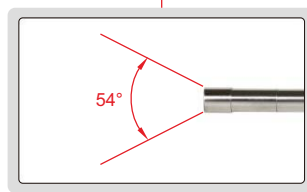

STEEL WIRE WEAVED CABLE
RESISTANCE TO BREAK AND WEAR

ATTENTION: THE CABLE CAN BE BENT
BUT CAN'T BE SET AT A FIXED SHAPE

IP65
WATERPROOF

VIDEOSCOPE CODE ISV-E10

OPTIONAL CABLE
LENGTH 3M, 5M AND 10M

focus distance: 15~100mm

angle of view: 54°

front view

35° mirror (optional)

45° mirror (included)

60° mirror (optional)

side view (with mirror)

SPECIFICATION

Lens	diameter	5.5mm
	pixel	0.3M
	resolution	640×480
	frame rate	30fps
Cable	length	1m
	type	steel wire weaved cable
Main unit	function	take picture, take video
	file format	picture: JPG, video: AVI
	image process	brightness, contrast, color saturation
	memory	2G SD card
	output	TV, USB
	power supply	rechargeable battery (for 3 hours working)
Weight		450g