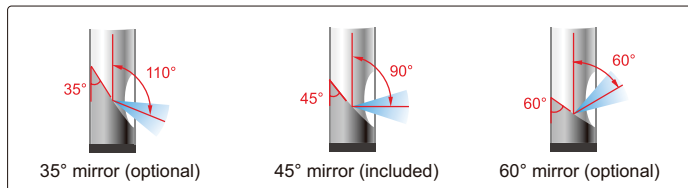

STEEL WIRE WEAVED CABLE
RESISTANCE TO BREAK AND WEAR

ATTENTION: THE CABLE CAN BE BENT
BUT CAN'T BE SET AT A FIXED SHAPE

IP65
WATERPROOF

VIDEOSCOPE CODE ISV-E10

OPTIONAL CABLE
LENGTH 3M, 5M AND 10M

focus distance: 15~100mm

angle of view: 54°

front view

35° mirror (optional)

45° mirror (included)

60° mirror (optional)

side view (with mirror)

SPECIFICATION

Lens	diameter	5.5mm
	pixel	0.3M
	resolution	640×480
	frame rate	30fps
Cable	length	1m
	type	steel wire weaved cable
Main unit	function	take picture, take video
	file format	picture: JPG, video: AVI
	image process	brightness, contrast, color saturation
	memory	2G SD card
	output	TV, USB
	power supply	rechargeable battery (for 3 hours working)
Weight		450g