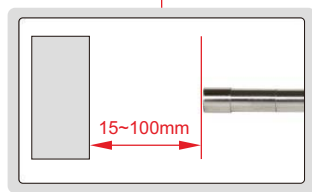

STEEL WIRE WEAVED CABLE
RESISTANCE TO BREAK AND WEAR

ATTENTION: THE CABLE CAN BE BENT
BUT CAN'T BE SET AT A FIXED SHAPE

IP65
WATERPROOF

VIDEOSCOPE CODE ISV-E10

OPTIONAL CABLE
LENGTH 3M, 5M AND 10M

focus distance: 15~100mm

angle of view: 54°

front view

35° mirror (optional)

45° mirror (included)

60° mirror (optional)

side view (with mirror)

SPECIFICATION

Lens	diameter	5.5mm
	pixel	0.3M
	resolution	640×480
	frame rate	30fps
Cable	length	1m
	type	steel wire weaved cable
Main unit	function	take picture, take video
	file format	picture: JPG, video: AVI
	image process	brightness, contrast, color saturation
	memory	2G SD card
	output	TV, USB
	power supply	rechargeable battery (for 3 hours working)
Weight		450g