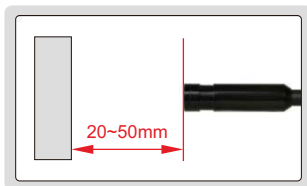

# VIDEOSCOPE CODE ISV-E20

**IP57**  
WATERPROOF

lens with 8pcs LED  
adjustable illumination

the cable has high illumination and can be set at any shape.  
it is suitable to observe large internal space like turbocharger.

focus distance: 20~50mm

memory cable  
length: 1m

angle of view: 54°

3.5" LCD  
USB port  
power on/off  
take picture  
take video  
SD card  
video output  
LED brightness adjustment

45° mirror (optional)

## SPECIFICATION

Lens	diameter (D)	12mm
	pixel	0.4M
	resolution	720×682
	frame rate	30fps
Cable	length	1m
	type	memory (can be set at any shape)
Main unit	function	take picture, take video
	file format	picture: JPG, video: AVI
	image process	brightness, contrast, color saturation
	memory	2G SD card
	output	TV, USB
	power supply	rechargeable battery (for 3 hours working)
Weight		600g