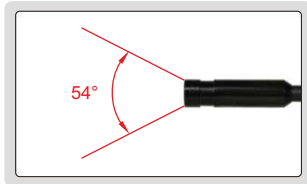

# VIDEOSCOPE CODE ISV-E20

**IP57**  
WATERPROOF

lens with 8pcs LED  
adjustable illumination

the cable has high illumination and can be set at any shape.  
it is suitable to observe large internal space like turbocharger.

focus distance: 20~50mm

memory cable  
length: 1m

angle of view: 54°

3.5" LCD  
USB port  
power on/off  
take picture  
take video  
SD card  
video output  
LED brightness adjustment

45° mirror (optional)

## SPECIFICATION

Lens	diameter (D)	12mm
	pixel	0.4M
	resolution	720×682
	frame rate	30fps
Cable	length	1m
	type	memory (can be set at any shape)
Main unit	function	take picture, take video
	file format	picture: JPG, video: AVI
	image process	brightness, contrast, color saturation
	memory	2G SD card
	output	TV, USB
	power supply	rechargeable battery (for 3 hours working)
Weight		600g