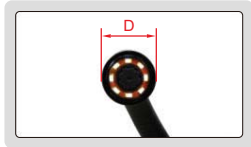

# VIDEOSCOPE CODE ISV-E20

**IP57**  
WATERPROOF

lens with 8pcs LED  
adjustable illumination

the cable has high illumination and can be set at any shape.  
it is suitable to observe large internal space like turbocharger.

focus distance: 20~50mm

memory cable  
length: 1m

angle of view: 54°

3.5" LCD  
USB port  
power on/off  
take picture  
take video  
SD card  
video output  
LED brightness adjustment

45° mirror (optional)

## SPECIFICATION

Lens	diameter (D)	12mm
	pixel	0.4M
	resolution	720×682
	frame rate	30fps
Cable	length	1m
	type	memory (can be set at any shape)
Main unit	function	take picture, take video
	file format	picture: JPG, video: AVI
	image process	brightness, contrast, color saturation
	memory	2G SD card
	output	TV, USB
	power supply	rechargeable battery (for 3 hours working)
Weight		600g